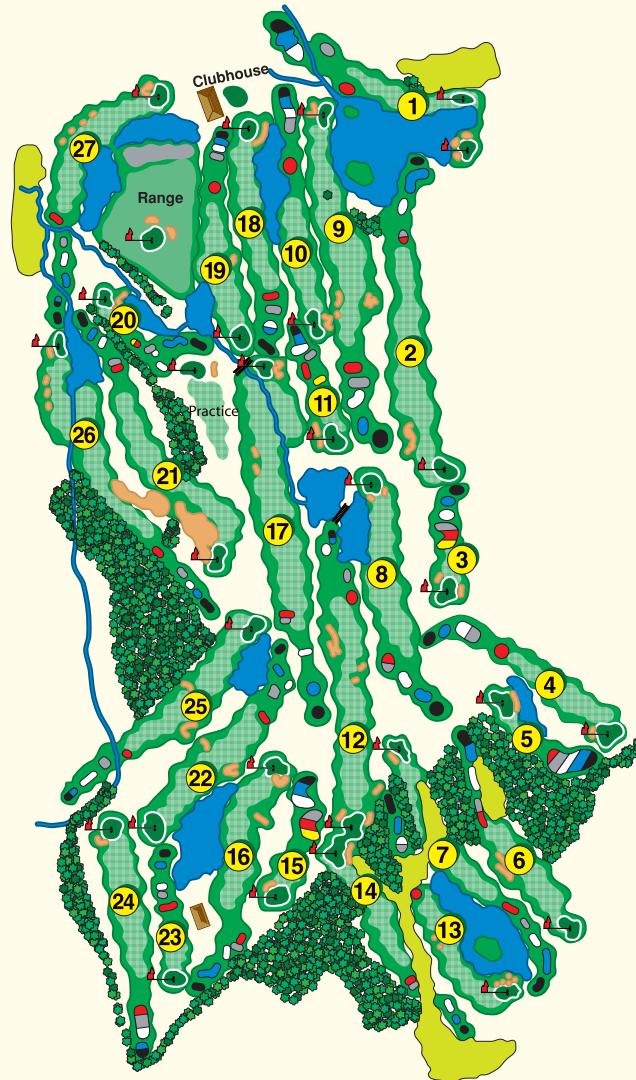

### COURSE RATING/SLOPE

	(1-18)	(10-27)	(1-9 + 19-27)
BLACK	73.7/130	73.6/130	73.9/130
BLUE	71.7/126	71.6/125	71.9/126
WHITE	69.1/118	69.2/119	69.3/118
SILVER (MEN)	67.0/115	67.0/115	67.4/115
SILVER (LADIES)	72.4/123	72.2/124	72.8/125
RED	69.8/118	69.0/117	69.8/118
JR. FAMILY GOLD	64.7/107	64/107	64.1/107

### YARDAGE CHART TO CENTER OF GREEN

Yellow=250 yards  
Blue=200 yards

White=150 yards  
Red=100 yards

### FLAG COLORS FOR PIN PLACEMENT

Red/White = Front

Yellow/Black = Middle

Blue/White = Back

Drop Zones are available on holes 1 and 7 over the hazard.

- Please cooperate with the Marshal.
- Please keep pace with the group ahead of you.
- 18 Holes
- No alcoholic carry-ons permitted - Wisconsin Statue 125.6.
- Keep carts on paths or 30 feet from Tees and Greens.

David Brandenburg  
GCSAA Manager

Jeremiah Hoffmann  
PGA Professional

ROLLING MEADOWS GOLF COURSE • Fond du Lac, Wisconsin  
920-929-3735 • [www.rollingmeadowsgolfcourse.com](http://www.rollingmeadowsgolfcourse.com)