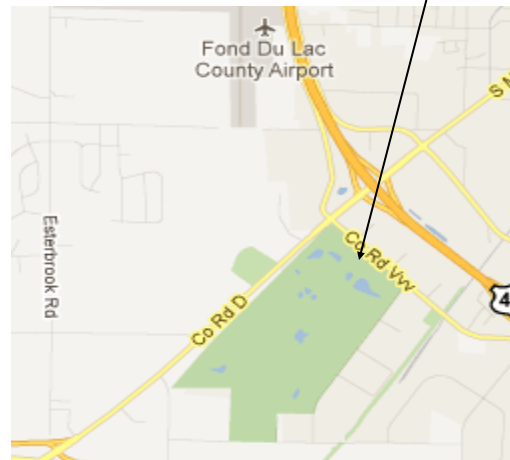

Rolling Meadows opened in 1972 with 18 holes and underwent a complete revision starting in 1993. In 1996 the new 27 hole Dick Nugent designed championship course opened with 17 new holes and all but 3 of the original holes improved.

Rolling Meadows GC is located near the corner of Hwy 41 (Exit 97B) and County RD D (Formerly 151).

**PURCHASE IN PERSON  
OR ONLINE AT  
ROLLINGMEADOWSGOLFCOURSE.COM**

**Rolling Meadows Golf Course  
560 W Rolling Meadows Dr.  
Fond du Lac, WI 54937**